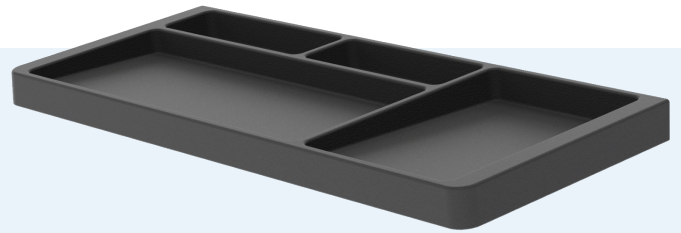

# Prowise iPro Keyboard Tray G2

Everything within reach

Especially developed to keep your accessories such as keyboard, mouse, remote control or pen close to your touchscreen.

Product number: PW.2.21002.0005

## Technical specifications

<b>Suitable for</b>	Prowise iPro Wall Lift G2
<b>Maximum load</b>	5 kg 11 lbs
<b>Certifications</b>	CE (certified in combination with lift)
<b>Warranty</b>	5 year
<b>Gross weight</b>	8.7 kg 19.18 lbs
<b>Net weight</b>	7.6 kg 16.75 lbs
<b>Dimensions of total packaging (WxDxH)</b>	745 x 360 x 80 mm 29.33 x 14.17 x 3.15 inch